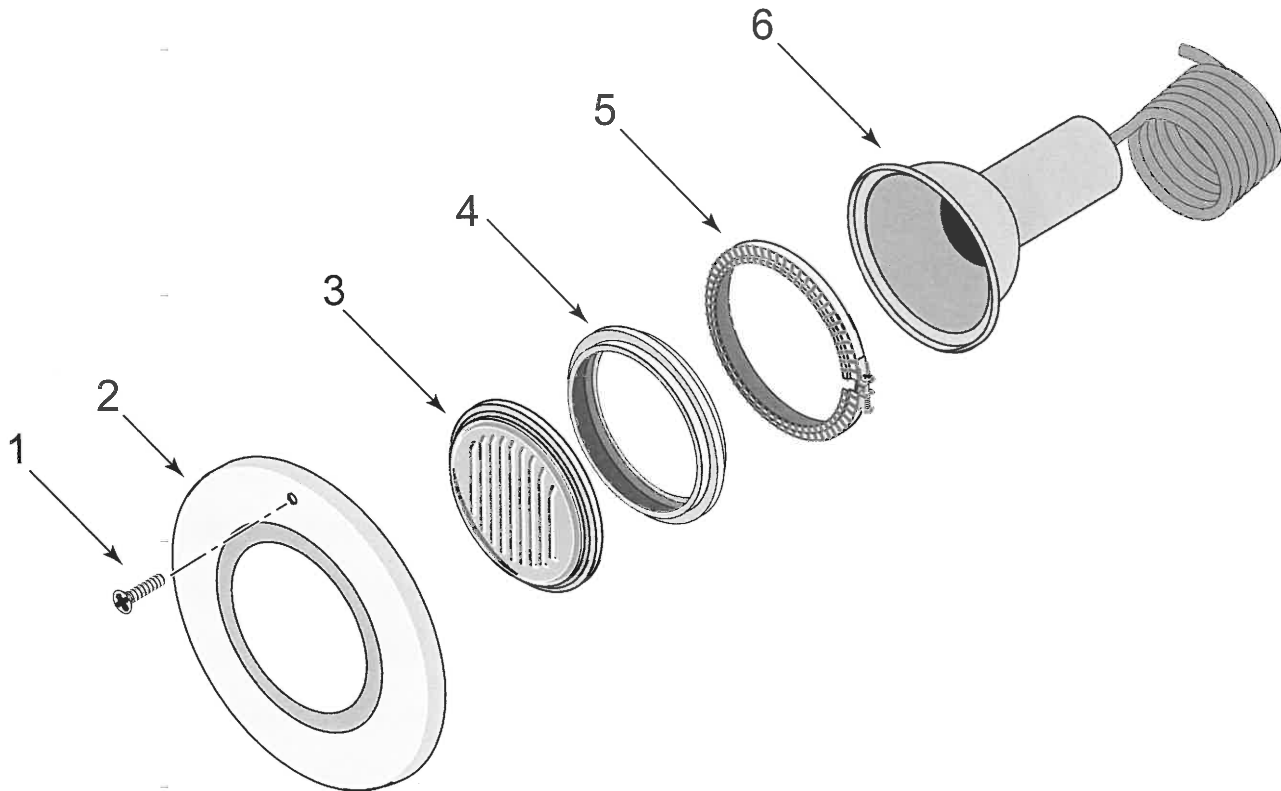

SEE PARTS DIAGRAM BELOW

<u>CATALOG #</u>	<u>MFG#</u>	<u>KEY#</u>	<u>DESCRIPTION</u>
059-102-0004	05101-0004	1	LEADER SCREW
	05601-0001	2	FACE RING ASSEMBLY - S/S TRIM KIT
059-102-0002	34620-0002	3	LENS, CLEAR KIT
059-102-6015	05601-0005	4	LENS GASKET
059-102-6016	05601-0006	5	CLAMP ASSEMBLY KIT
		6	LAMP HOUSING (NOT SOLD SEPERATELY)
059-110-1029	30100MC120	-	LAMP, 100W, 120V, HALOGEN, T-4 MC
059-110-1138	30250MC	-	LAMP, 250W, 130V, HALOGEN, T-4 MC
059-110-2400	79112400	-	LAMP, 75W, 12V, HALOGEN, MR 16
059-102-0101	05601-0101	-	REPLACEMENT SCREW KIT
059-102-0005	05101-0005	-	RUBBER RETAINER FOR LEADER SCREW