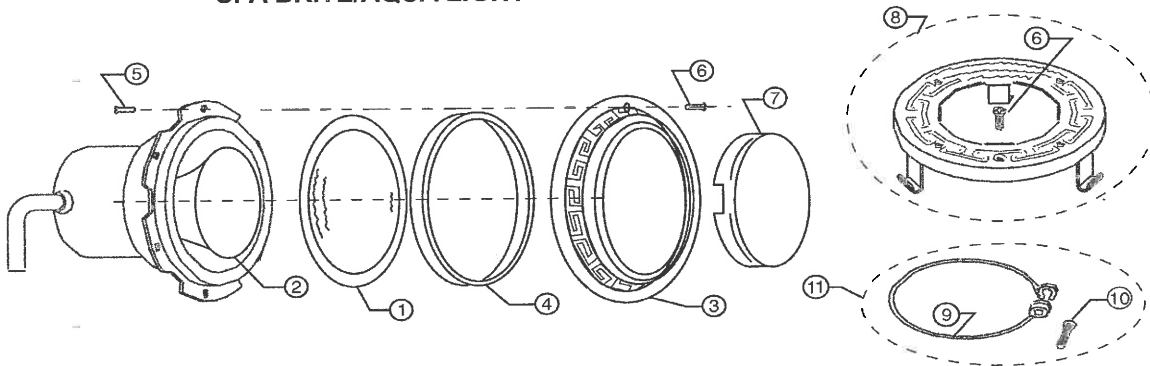

PARTS DIAGRAM

PARTS DIAGRAM

SPA BRITE/AQUA LIGHT

SEE PARTS DIAGRAM BELOW

<u>CATALOG #</u>	<u>MFG#</u>	<u>KEY#</u>	<u>DESCRIPTION</u>
059-110-2121	79212100	1	FACE RING, LARGE PLASTIC - WHITE
	79212165	1	FACE RING, LARGE PLASTIC - GRAY
059-110-2111	79212111	1	FACE RING, LARGE PLASTIC - BLACK
059-110-1020	79104800	2	PILOT SCREW W/CAPTIVE GUM WASHER
059-110-1106	79110600	3	FACE RING ASSEMBLY - S/S
059-110-1104	79110400	4	WIRE CLAMP, UNI-TENSION
059-110-9120	79112000	5	BOLT
	51008500	6	WASHER
059-110-2161	98216100	7	NUT, BRASS
059-110-9110	79111000	8	UNI-TENSION WIRE CLAMP ASSEMBLY
059-181-9385	619385	9	LENS, SAm, STANDARD, 8-3/8"
059-110-1016	79101600	10	GASKET, 8-3/8" LENS (SEE O-170)
	619487	11	NUT, RETAINING
059-110-2400	79112400	12	LAMP, 75 WATT, EYC, MR-16 - SAm 150 WATT (2 REQ.)
059-423-0075	GENERIC	12	LAMP, 75 WATT
	619489	-	COLOR-WHEEL ASSEMBLY
059-181-9495	619495	-	COLOR-WHEEL MOTOR W/GEAR