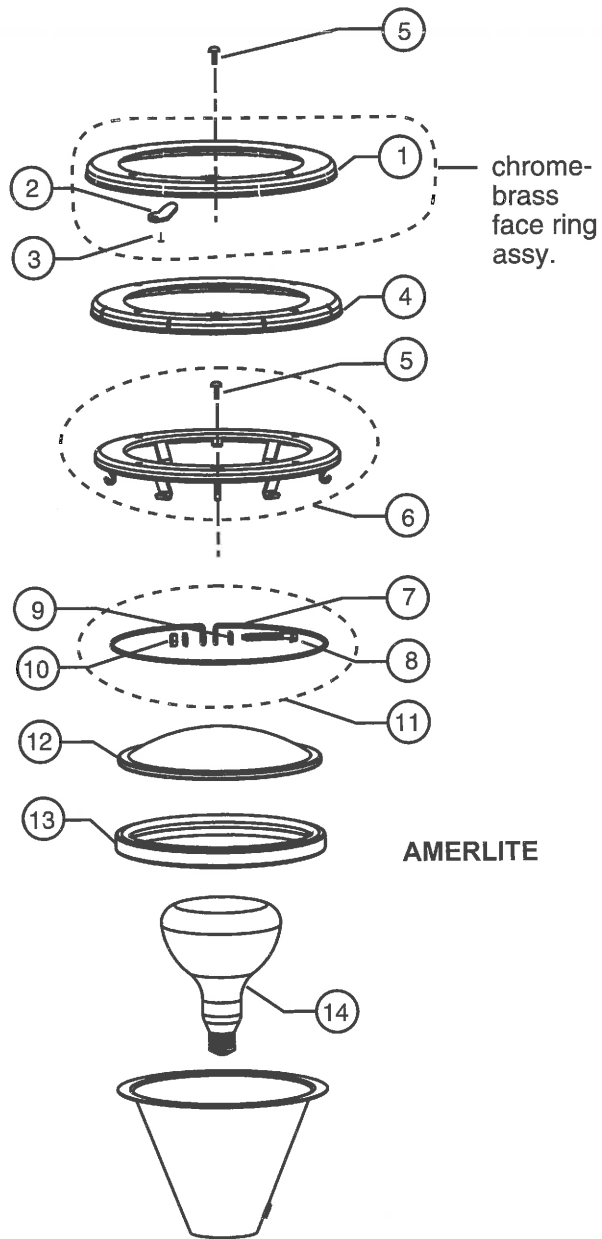

PARTS DIAGRAM

PARTS DIAGRAM

SPA BRITE/AQUA LIGHT

SEE PARTS DIAGRAM BELOW

<u>CATALOG #</u>	<u>MFG#</u>	<u>KEY#</u>	<u>DESCRIPTION</u>
059-110-2121	79212100	1	FACE RING, LARGE PLASTIC - WHITE
	79212165	1	FACE RING, LARGE PLASTIC - GRAY
059-110-2111	79212111	1	FACE RING, LARGE PLASTIC - BLACK
059-110-1020	79104800	2	PILOT SCREW W/CAPTIVE GUM WASHER
059-110-1106	79110600	3	FACE RING ASSEMBLY - S/S
059-110-1104	79110400	4	WIRE CLAMP, UNI-TENSION
059-110-9120	79112000	5	BOLT
	51008500	6	WASHER
059-110-2161	98216100	7	NUT, BRASS
059-110-9110	79111000	8	UNI-TENSION WIRE CLAMP ASSEMBLY
059-181-9385	619385	9	LENS, SAm, STANDARD, 8-3/8"
059-110-1016	79101600	10	GASKET, 8-3/8" LENS (SEE O-170)
	619487	11	NUT, RETAINING
059-110-2400	79112400	12	LAMP, 75 WATT, EYC, MR-16 - SAm 150 WATT (2 REQ.)
059-423-0075	GENERIC	12	LAMP, 75 WATT
	619489	-	COLOR-WHEEL ASSEMBLY
059-181-9495	619495	-	COLOR-WHEEL MOTOR W/GEAR