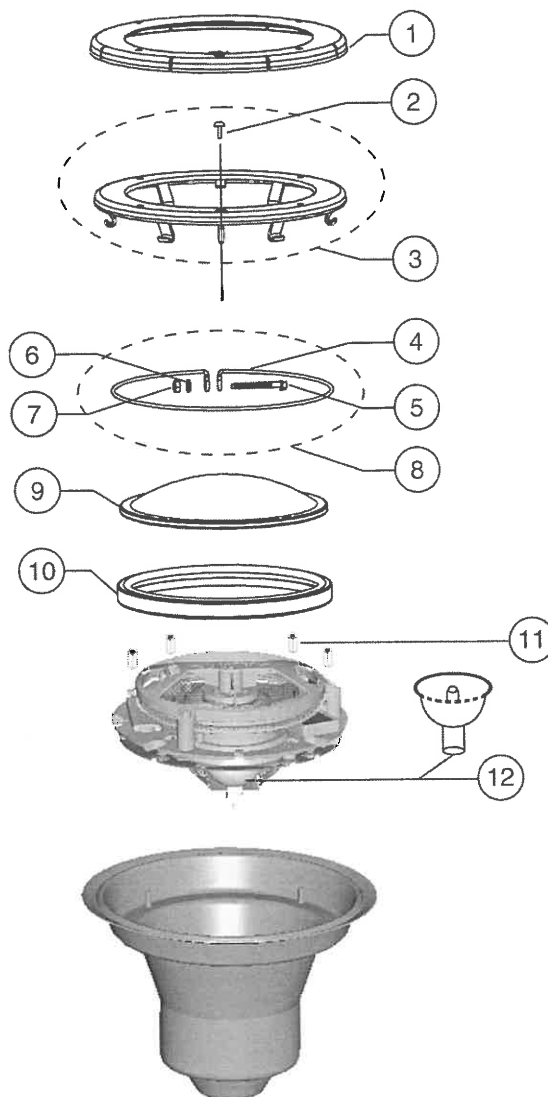

PARTS DIAGRAM

PARTS DIAGRAM

SPA BRITE/AQUA LIGHT

SEE PARTS DIAGRAM BELOW

<u>CATALOG #</u>	<u>MFG#</u>	<u>KEY#</u>	<u>DESCRIPTION</u>
059-110-2121	79212100	1	FACE RING, LARGE PLASTIC - WHITE
	79212165	1	FACE RING, LARGE PLASTIC - GRAY
059-110-2111	79212111	1	FACE RING, LARGE PLASTIC - BLACK
059-110-1020	79104800	2	PILOT SCREW W/CAPTIVE GUM WASHER
059-110-1106	79110600	3	FACE RING ASSEMBLY - S/S
059-110-1104	79110400	4	WIRE CLAMP, UNI-TENSION
059-110-9120	79112000	5	BOLT
	51008500	6	WASHER
059-110-2161	98216100	7	NUT, BRASS
059-110-9110	79111000	8	UNI-TENSION WIRE CLAMP ASSEMBLY
059-181-9385	619385	9	LENS, SAm, STANDARD, 8-3/8"
059-110-1016	79101600	10	GASKET, 8-3/8" LENS (SEE O-170)
	619487	11	NUT, RETAINING
059-110-2400	79112400	12	LAMP, 75 WATT, EYC, MR-16 - SAm 150 WATT (2 REQ.)
059-423-0075	GENERIC	12	LAMP, 75 WATT
	619489	-	COLOR-WHEEL ASSEMBLY
059-181-9495	619495	-	COLOR-WHEEL MOTOR W/GEAR

SEE PARTS DIAGRAM BELOW

CATALOG #	MFG#	KEY#	DESCRIPTION
059-102-0004	05101-0004	1	LEADER SCREW
059-102-5002	05501-0002	2	FACE RING ASSEMBLY - S/S KIT (NLA)
059-102-6203	34620-0003	3	LENS, CLEAR KIT
059-102-0001	05501-0005	4	LENS GASKET
059-102-5003	05501-0007	5	CLAMP ASSEMBLY
		6	LAMP HOUSING (NOT SOLD SEPERATELY)
	79131400	7	LAMP, 50W, 12V, HALOGEN (USE 2 FOR 100 WATTS)
	79131200	7	LAMP, 100W, 12V, HALOGEN (USE 2 FOR 200 WATTS)
059-127-4588	79131000	8	LAMP, 300W, 120V, HALOGEN
059-127-4589	79131100	8	LAMP, 500W, 120V, HALOGEN
059-102-6005	34627-6005	-	LARGE POPOVER - BLUE
059-102-6007	34627-6007	-	LARGE POPOVER - RED
059-102-0101	05601-0101	-	REPLACEMENT SCREW KIT
	05101-0005	-	RUBBER SCREW RETAINER F/LEADER SCREW