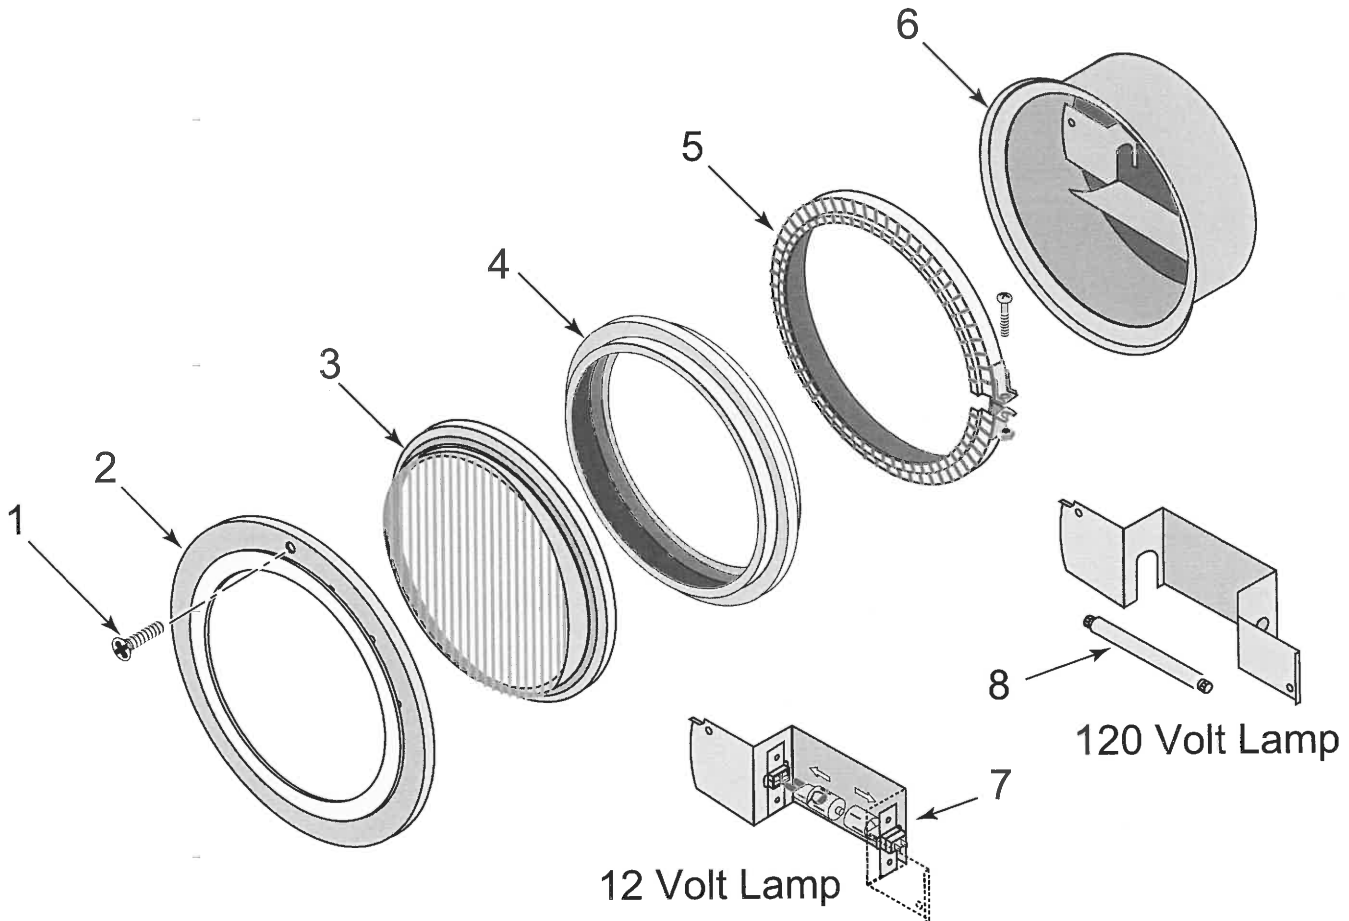

PARTS DIAGRAM

PARTS DIAGRAM

SPA BRITE/AQUA LIGHT

SEE PARTS DIAGRAM BELOW

<u>CATALOG #</u>	<u>MFG#</u>	<u>KEY#</u>	<u>DESCRIPTION</u>
059-110-2121	79212100	1	FACE RING, LARGE PLASTIC - WHITE
	79212165	1	FACE RING, LARGE PLASTIC - GRAY
059-110-2111	79212111	1	FACE RING, LARGE PLASTIC - BLACK
059-110-1020	79104800	2	PILOT SCREW W/CAPTIVE GUM WASHER
059-110-1106	79110600	3	FACE RING ASSEMBLY - S/S
059-110-1104	79110400	4	WIRE CLAMP, UNI-TENSION
059-110-9120	79112000	5	BOLT
	51008500	6	WASHER
059-110-2161	98216100	7	NUT, BRASS
059-110-9110	79111000	8	UNI-TENSION WIRE CLAMP ASSEMBLY
059-181-9385	619385	9	LENS, SAm, STANDARD, 8-3/8"
059-110-1016	79101600	10	GASKET, 8-3/8" LENS (SEE O-170)
	619487	11	NUT, RETAINING
059-110-2400	79112400	12	LAMP, 75 WATT, EYC, MR-16 - SAm 150 WATT (2 REQ.)
059-423-0075	GENERIC	12	LAMP, 75 WATT
	619489	-	COLOR-WHEEL ASSEMBLY
059-181-9495	619495	-	COLOR-WHEEL MOTOR W/GEAR

SEE PARTS DIAGRAM BELOW

CATALOG #	MFG#	KEY#	DESCRIPTION
059-102-0004	05101-0004	1	LEADER SCREW
059-102-5002	05501-0002	2	FACE RING ASSEMBLY - S/S KIT (NLA)
059-102-6203	34620-0003	3	LENS, CLEAR KIT
059-102-0001	05501-0005	4	LENS GASKET
059-102-5003	05501-0007	5	CLAMP ASSEMBLY
		6	LAMP HOUSING (NOT SOLD SEPERATELY)
	79131400	7	LAMP, 50W, 12V, HALOGEN (USE 2 FOR 100 WATTS)
	79131200	7	LAMP, 100W, 12V, HALOGEN (USE 2 FOR 200 WATTS)
059-127-4588	79131000	8	LAMP, 300W, 120V, HALOGEN
059-127-4589	79131100	8	LAMP, 500W, 120V, HALOGEN
059-102-6005	34627-6005	-	LARGE POPOVER - BLUE
059-102-6007	34627-6007	-	LARGE POPOVER - RED
059-102-0101	05601-0101	-	REPLACEMENT SCREW KIT
	05101-0005	-	RUBBER SCREW RETAINER F/LEADER SCREW