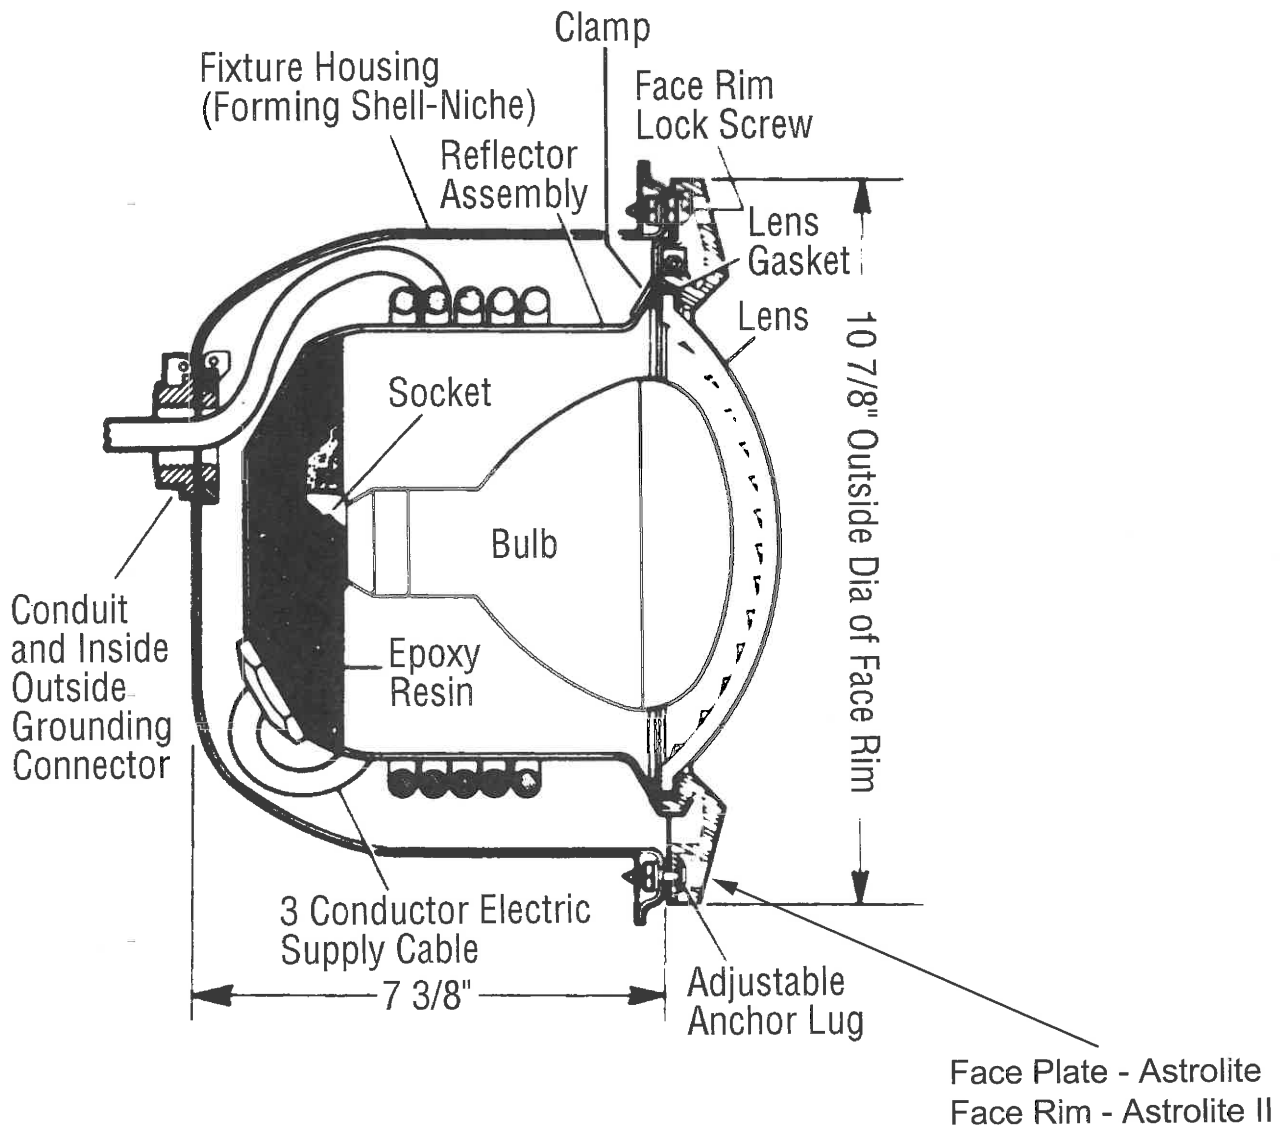

PARTS DIAGRAM

PARTS DIAGRAM

SPA BRITE/AQUA LIGHT

SEE PARTS DIAGRAM BELOW

<u>CATALOG #</u>	<u>MFG#</u>	<u>KEY#</u>	<u>DESCRIPTION</u>
059-110-2121	79212100	1	FACE RING, LARGE PLASTIC - WHITE
	79212165	1	FACE RING, LARGE PLASTIC - GRAY
059-110-2111	79212111	1	FACE RING, LARGE PLASTIC - BLACK
059-110-1020	79104800	2	PILOT SCREW W/CAPTIVE GUM WASHER
059-110-1106	79110600	3	FACE RING ASSEMBLY - S/S
059-110-1104	79110400	4	WIRE CLAMP, UNI-TENSION
059-110-9120	79112000	5	BOLT
	51008500	6	WASHER
059-110-2161	98216100	7	NUT, BRASS
059-110-9110	79111000	8	UNI-TENSION WIRE CLAMP ASSEMBLY
059-181-9385	619385	9	LENS, SAm, STANDARD, 8-3/8"
059-110-1016	79101600	10	GASKET, 8-3/8" LENS (SEE O-170)
	619487	11	NUT, RETAINING
059-110-2400	79112400	12	LAMP, 75 WATT, EYC, MR-16 - SAm 150 WATT (2 REQ.)
059-423-0075	GENERIC	12	LAMP, 75 WATT
	619489	-	COLOR-WHEEL ASSEMBLY
059-181-9495	619495	-	COLOR-WHEEL MOTOR W/GEAR